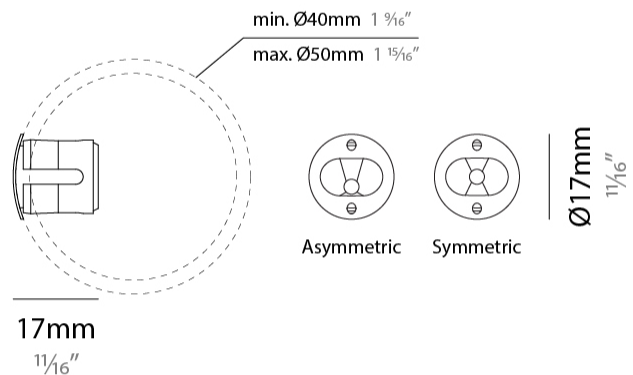

GENERAL

Series: Eyes Handrail
Subseries: Eyes 17 for Handrail
Brand: Unonovesette
Division: Exterior
Mounting Type: Recessed
Mounting Location: Handrail
Subcategory: Marker

PHYSICAL

Shape: Round
Diameter (mm): 17
Diameter (in): 11/16
Depth (mm): 17
Depth (in): 11/16
Light Distribution: Direct
Weight (kg): 0.13
Installation Requirement: Fixing springs
Diffuser: Extra clear glass 4mm
Fixture Finish: PSS
Fixture Material: Stainless Steel AISI 316L
Cable Details: 200 cm 2x0,5 mm2
Cut-out Measurements: 15mm / 9/16"

ELECTRICAL

Lamp Type: LED
Input Wattage (W): 2.33
Total Output Wattage (W): 1.05
Dimming: Non-Dimming / Phase Dimming (120Vac only) / 0-10V Dimming
Driver Included: No
Driver Location: Remote
Driver Type: Constant Current - Universal
Driver Class: Class 2
Housing: ENCP4
Input Voltage (V): 120 - 277
Output Voltage (V): 24
Constant Current (MA): 350

LED

Number of LEDs: 1
Color Temperature (°K): 2700 / 3000
Max. Delivered Lumen (lm): 124 (3000K)
Nominal Lumen (lm): 150 (3000K)
CRI: >90 CRI
Lamp Life (hrs): 50000

OPTICAL

Reflector: Assymetric / Symetric

RATINGS AND CERTIFICATIONS

Certified By: Certified for North American Standards
IP rating: IP67
Marine Grade: Stainless Steel AISI 316L