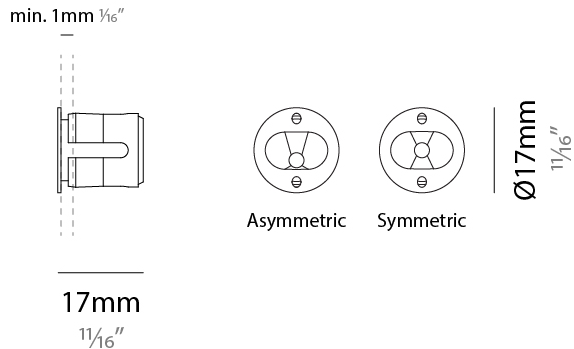

GENERAL

Series: Eyes Handrail
Subseries: Eyes 17 for Handrail
Brand: Unonovesette
Division: Exterior
Mounting Type: Recessed
Mounting Location: Handrail
Subcategory: Marker

PHYSICAL

Shape: Round
Diameter (mm): 17
Diameter (in): 11/16
Depth (mm): 17
Depth (in): 11/16
Light Distribution: Direct
Weight (kg): 0.13
Installation Requirement: Fixing springs
Diffuser: Extra clear glass 4mm
Fixture Finish: PSS
Fixture Material: Stainless Steel AISI 316L
Cable Details: 200 cm 2x0,5 mm2
Cut-out Measurements: 15mm / 9/16"

ELECTRICAL

Lamp Type: LED
Input Wattage (W): 2.33
Total Output Wattage (W): 1.05
Dimming: Non-Dimming / Phase Dimming (120Vac only) / 0-10V Dimming
Driver Included: No
Driver Location: Remote
Driver Type: Constant Current - Universal
Driver Class: Class 2
Housing: ENCP4
Input Voltage (V): 120 - 277
Output Voltage (V): 24
Constant Current (MA): 350

LED

Number of LEDs: 1
Color Temperature (°K): 2700 / 3000
Max. Delivered Lumen (lm): 124 (3000K)
Nominal Lumen (lm): 150 (3000K)
CRI: >90 CRI
Lamp Life (hrs): 50000

OPTICAL

Reflector: Assymetric / Symetric

RATINGS AND CERTIFICATIONS

Certified By: Certified for North American Standards
IP rating: IP67
Marine Grade: Stainless Steel AISI 316L